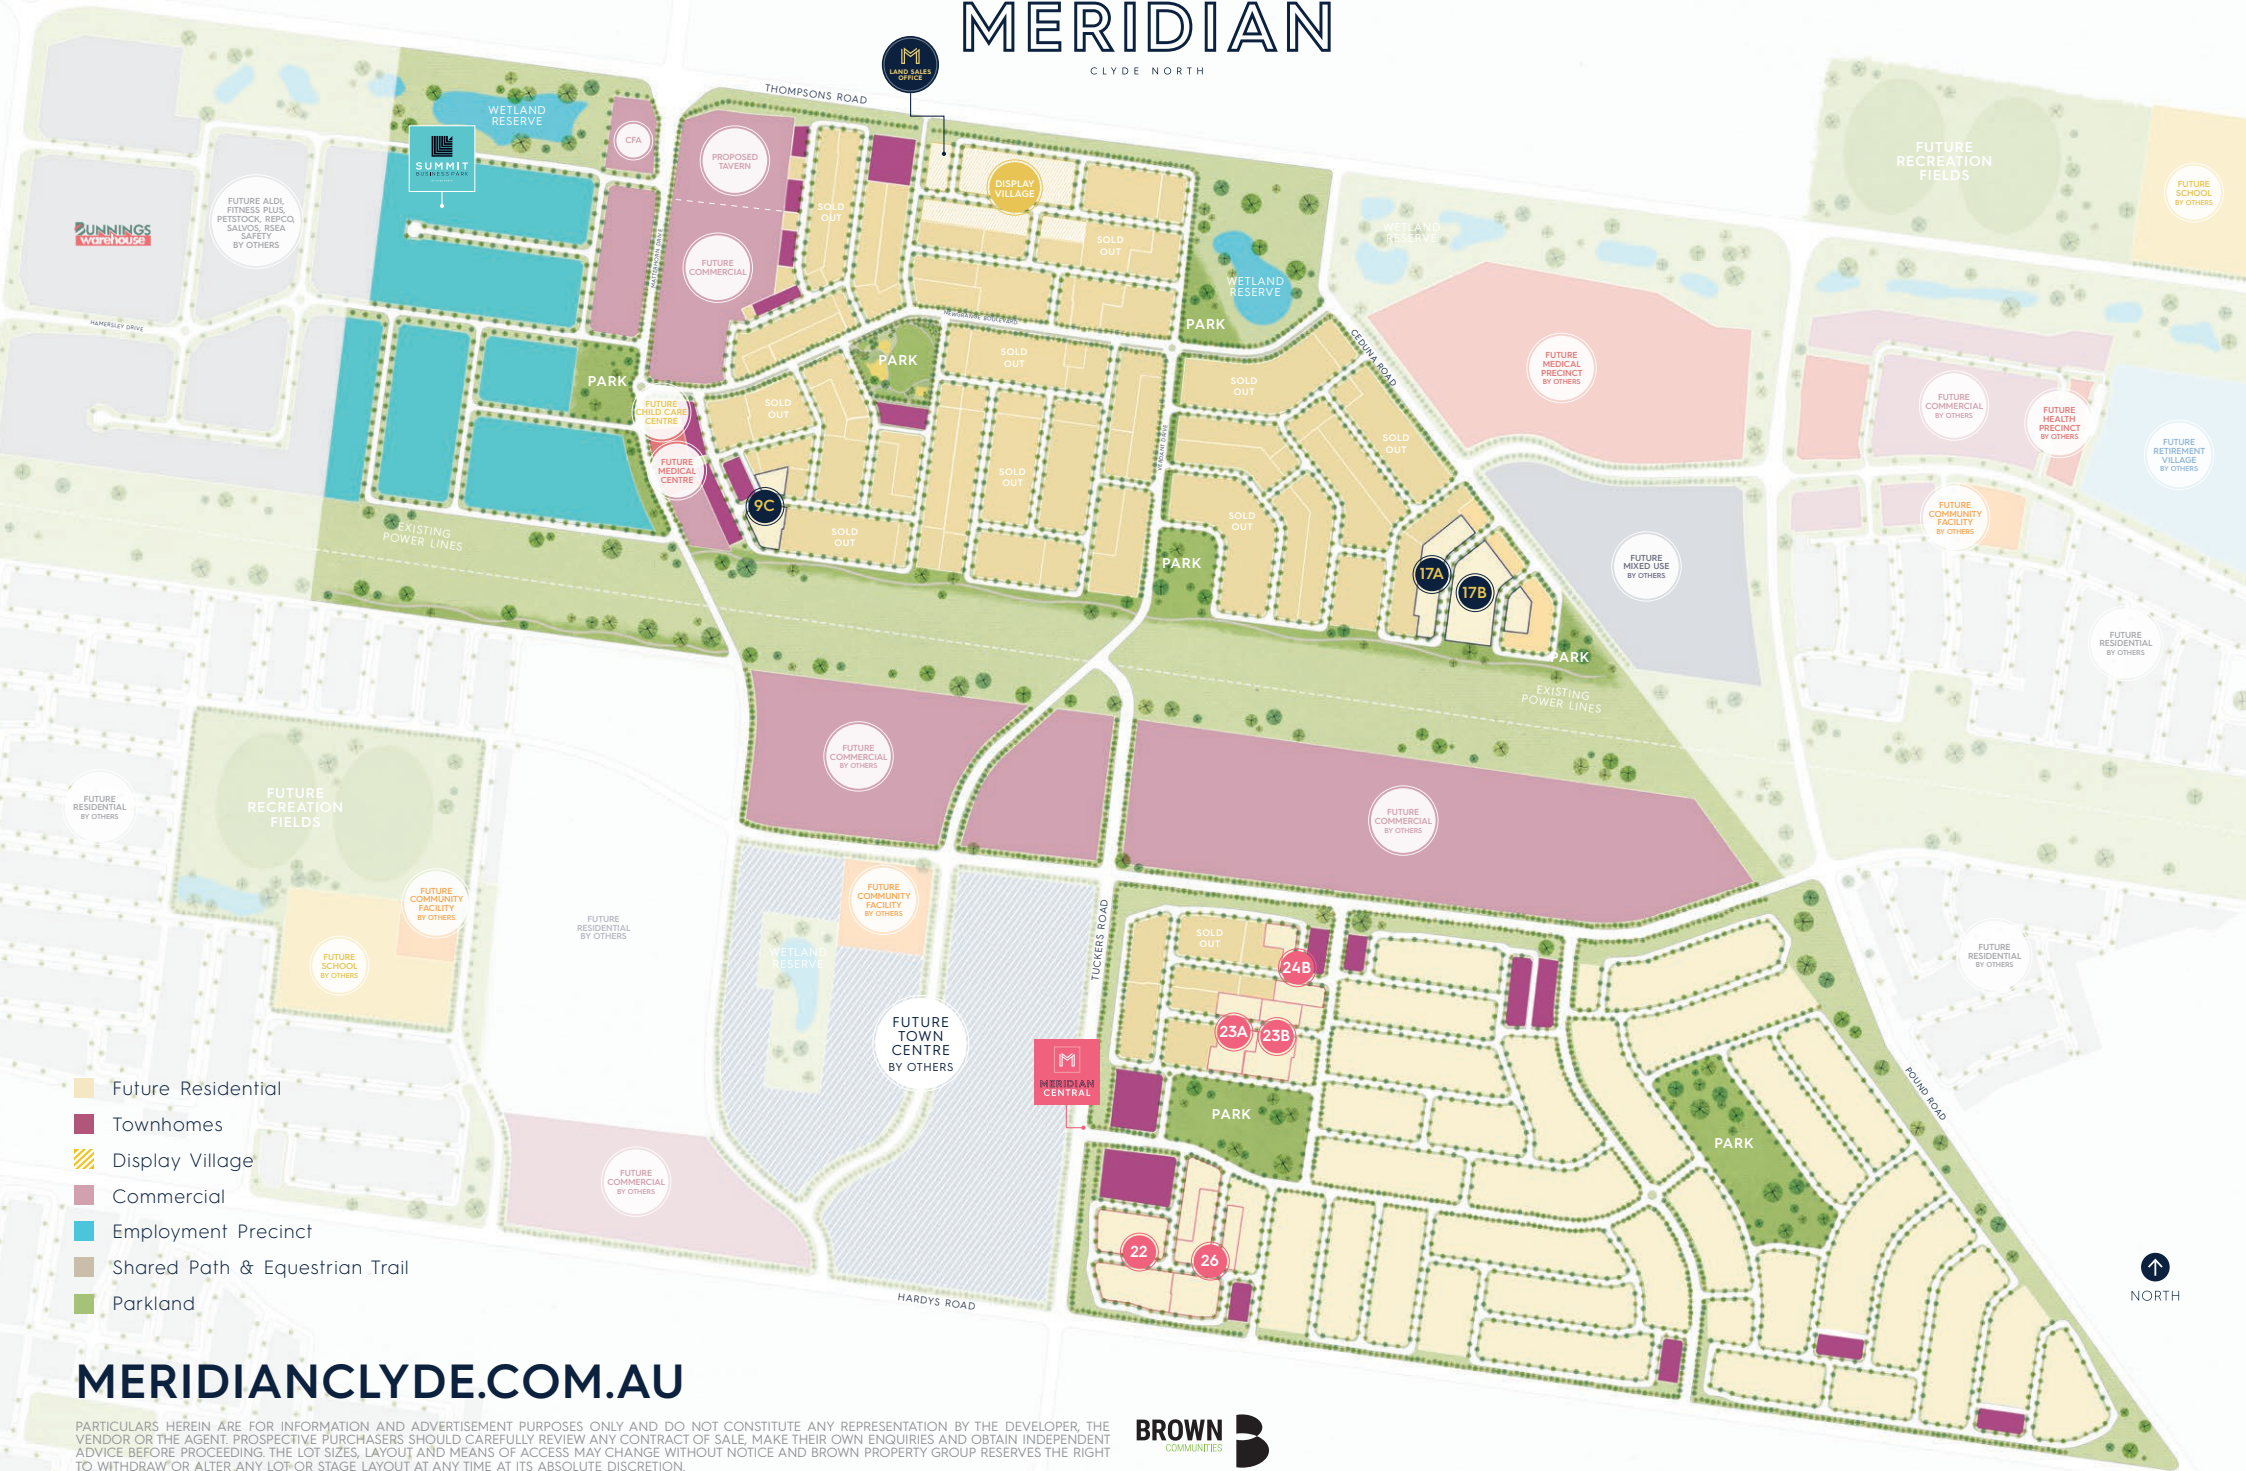

MERIDIAN

CLYDE NORTH

- Future Residential
- Townhomes
- Display Village
- Commercial
- Employment Precinct
- Shared Path & Equestrian Trail
- Parkland

MERIDIANCLYDE.COM.AU

PARTICULARS HEREIN ARE FOR INFORMATION AND ADVERTISEMENT PURPOSES ONLY AND DO NOT CONSTITUTE ANY REPRESENTATION BY THE DEVELOPER, THE VENDOR OR THE AGENT. PROSPECTIVE PURCHASERS SHOULD CAREFULLY REVIEW ANY CONTRACT OF SALE, MAKE THEIR OWN ENQUIRIES AND OBTAIN INDEPENDENT ADVICE BEFORE PROCEEDING. THE LOT SIZES, LAYOUT AND MEANS OF ACCESS MAY CHANGE WITHOUT NOTICE AND BROWN PROPERTY GROUP RESERVES THE RIGHT TO WITHDRAW OR ALTER ANY LOT OR STAGE LAYOUT AT ANY TIME AT ITS ABSOLUTE DISCRETION.