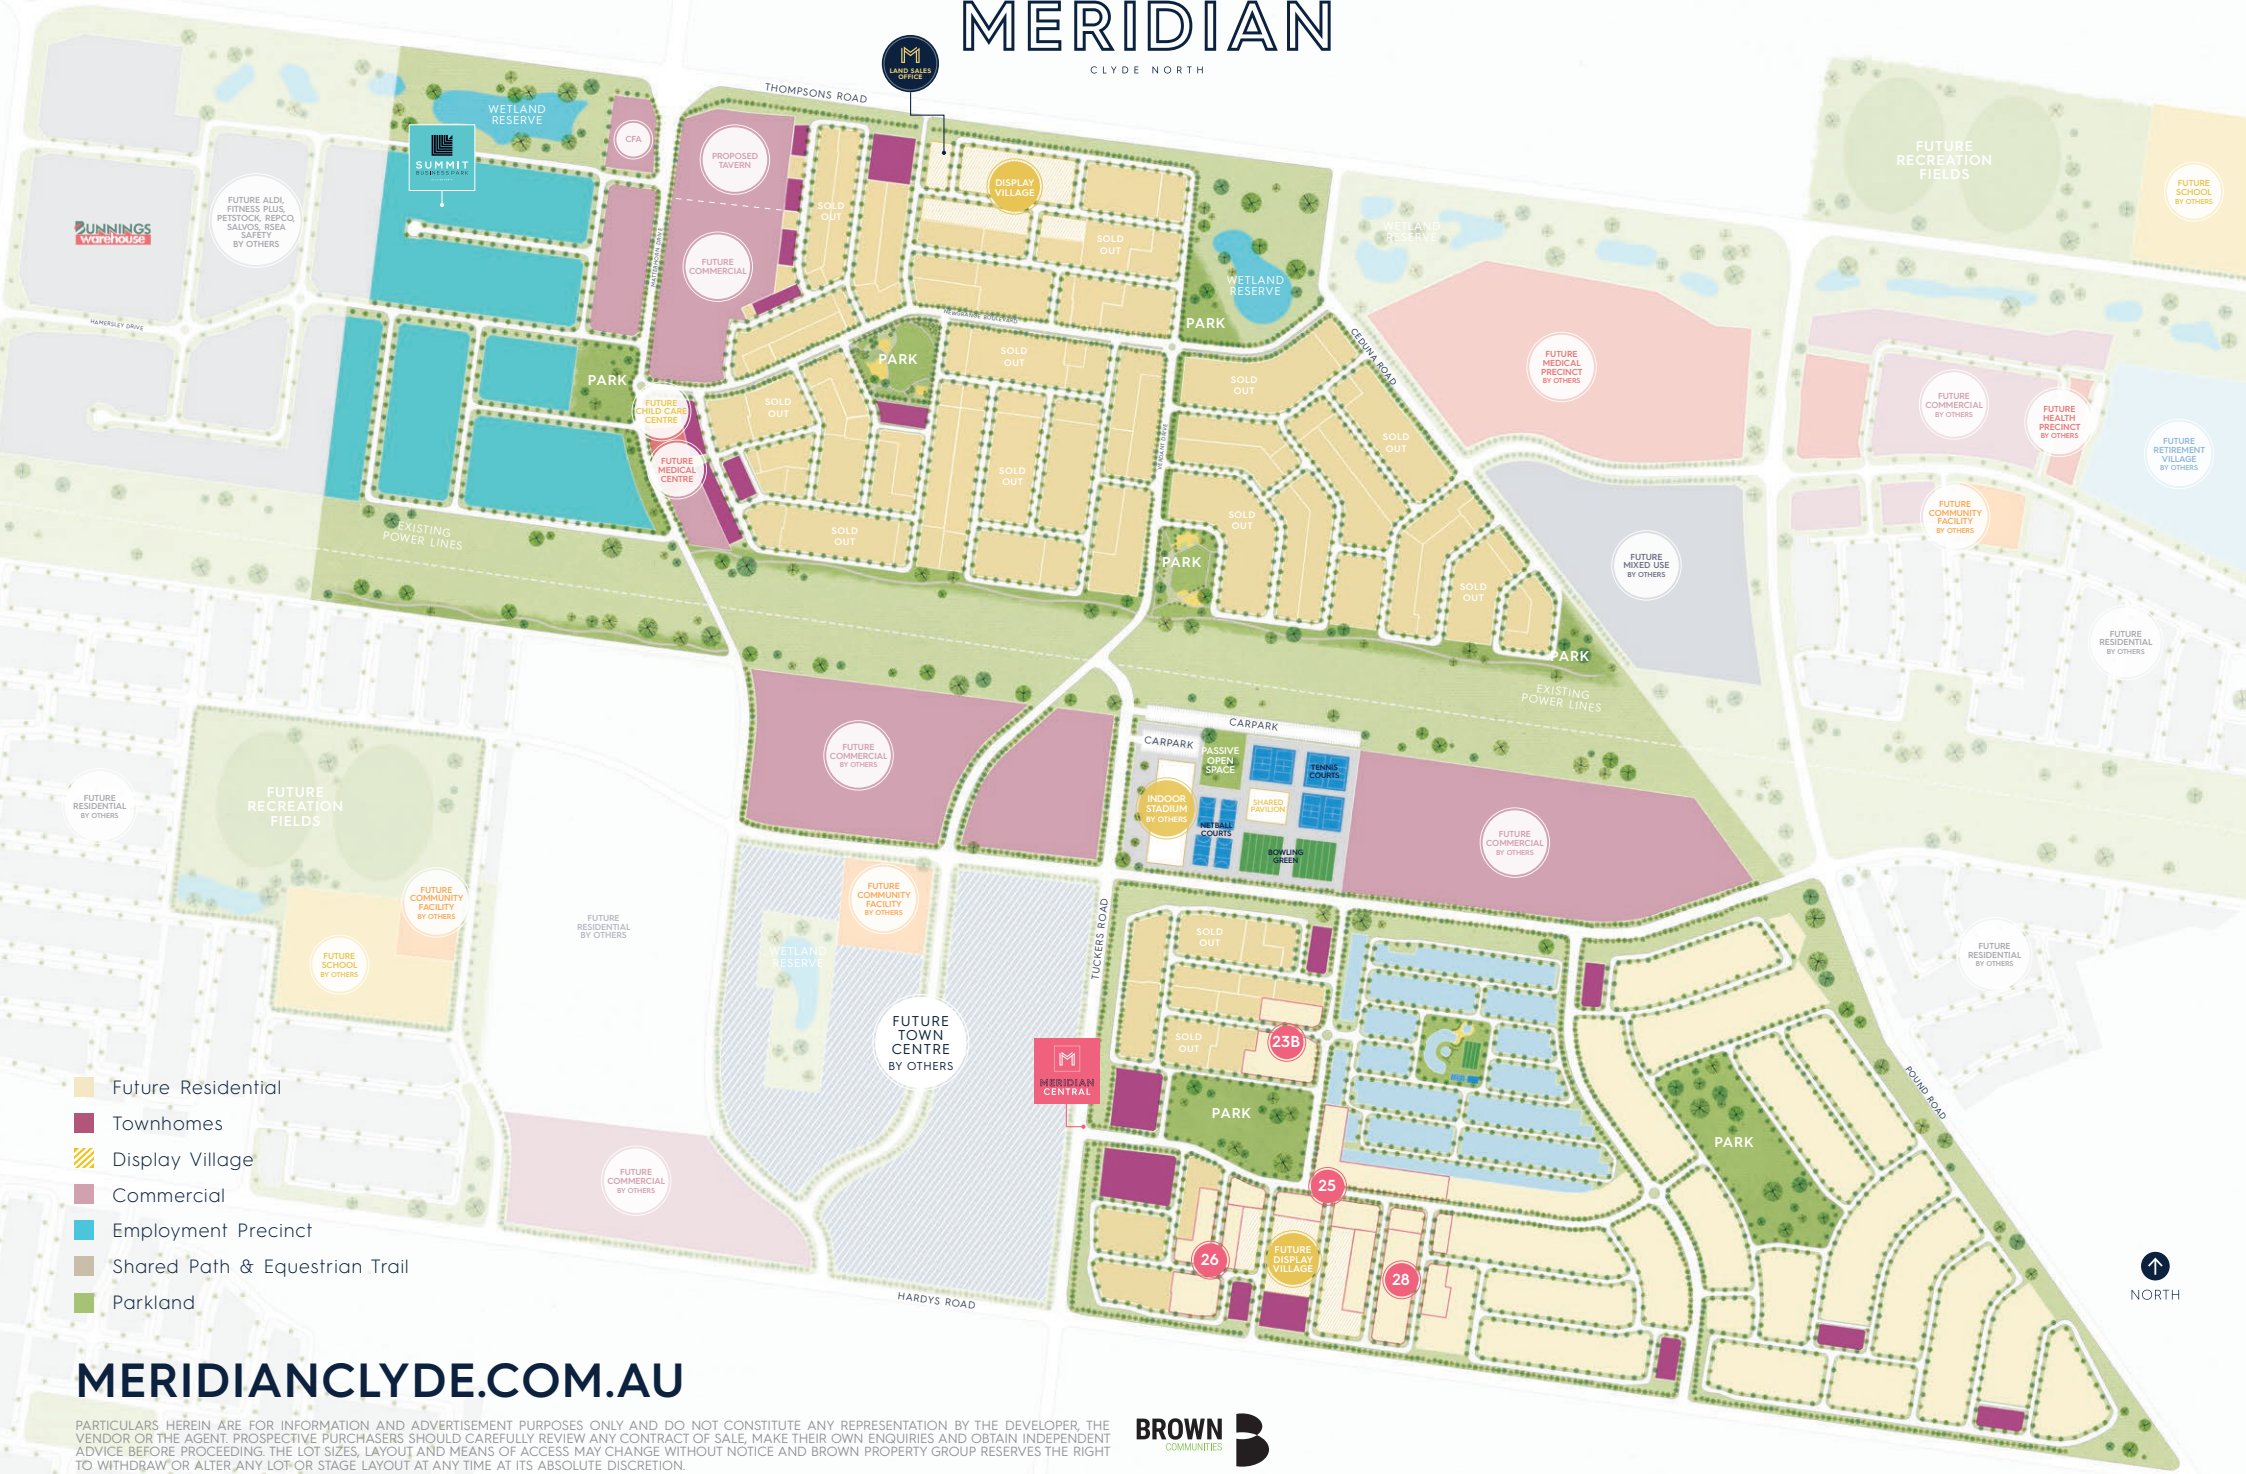

MERIDIAN

CLYDE NORTH

- Future Residential
- Townhomes
- Display Village
- Commercial
- Employment Precinct
- Shared Path & Equestrian Trail
- Parkland

MERIDIANCLYDE.COM.AU

PARTICULARS HEREIN ARE FOR INFORMATION AND ADVERTISEMENT PURPOSES ONLY AND DO NOT CONSTITUTE ANY REPRESENTATION BY THE DEVELOPER, THE VENDOR OR THE AGENT. PROSPECTIVE PURCHASERS SHOULD CAREFULLY REVIEW ANY CONTRACT OF SALE, MAKE THEIR OWN ENQUIRIES AND OBTAIN INDEPENDENT ADVICE BEFORE PROCEEDING. THE LOT SIZES, LAYOUT AND MEANS OF ACCESS MAY CHANGE WITHOUT NOTICE AND BROWN PROPERTY GROUP RESERVES THE RIGHT TO WITHDRAW OR ALTER ANY LOT OR STAGE LAYOUT AT ANY TIME AT ITS ABSOLUTE DISCRETION.