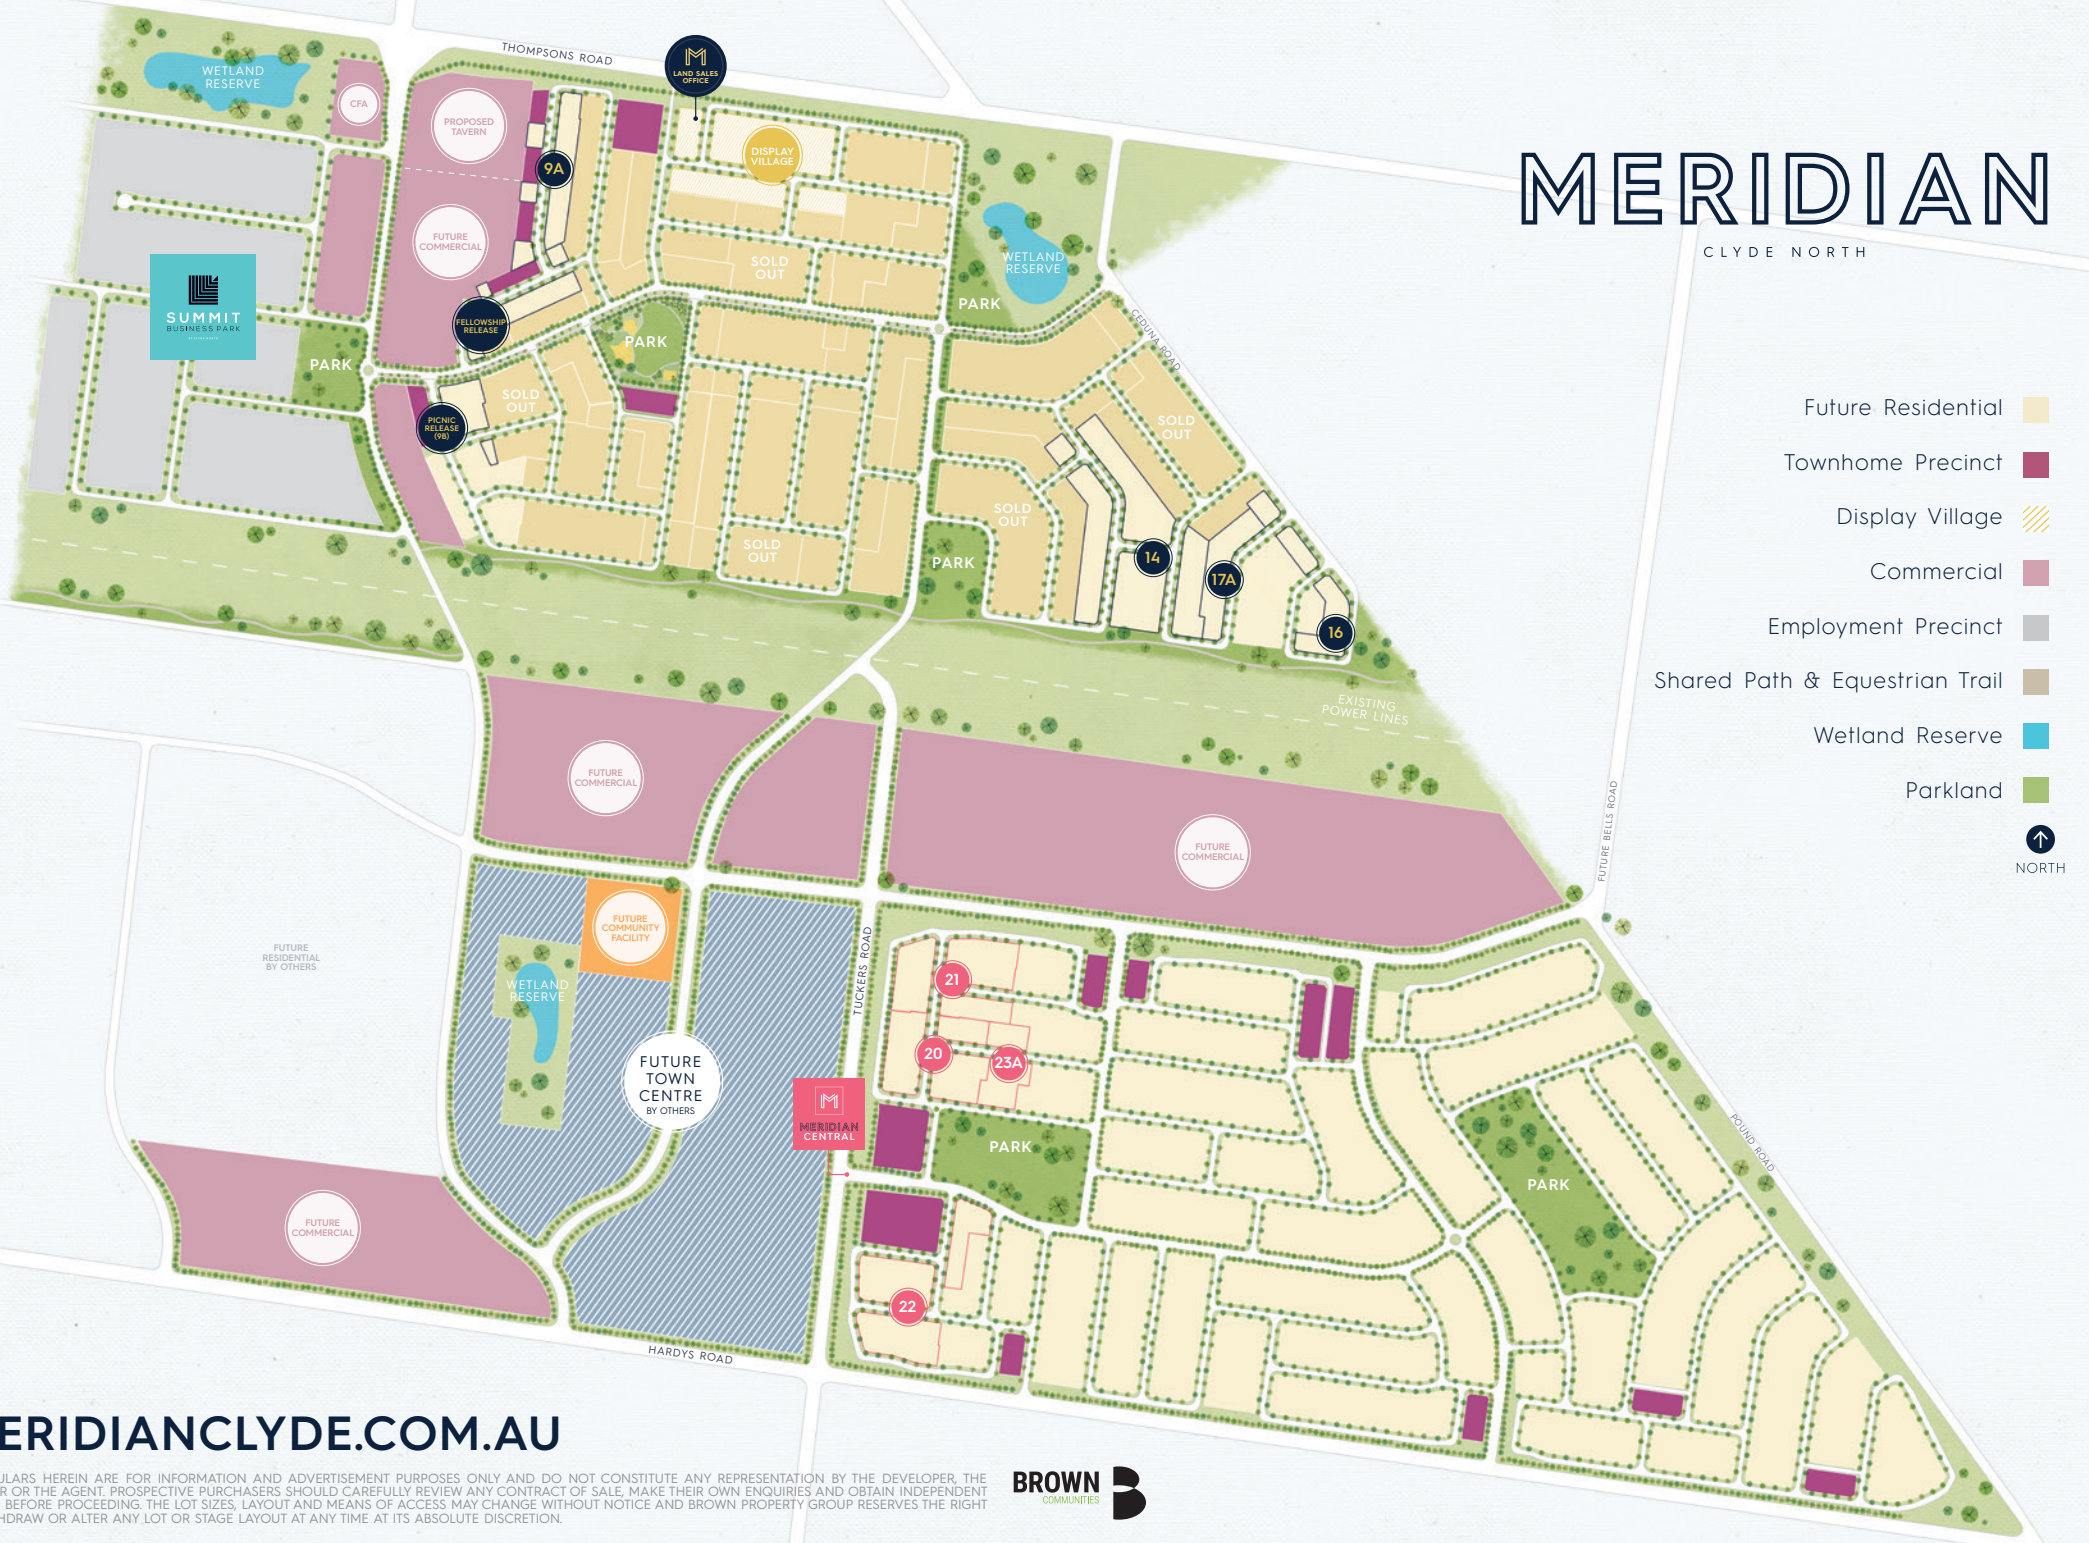

# MERIDIAN

CLYDE NORTH

- Future Residential
- Townhome Precinct
- Display Village
- Commercial
- Employment Precinct
- Shared Path & Equestrian Trail
- Wetland Reserve
- Parkland

NORTH

[MERIDIANCPLYDE.COM.AU](http://MERIDIANCPLYDE.COM.AU)

PARTICULARS HEREIN ARE FOR INFORMATION AND ADVERTISEMENT PURPOSES ONLY AND DO NOT CONSTITUTE ANY REPRESENTATION BY THE DEVELOPER, THE VENDOR OR THE AGENT. PROSPECTIVE PURCHASERS SHOULD CAREFULLY REVIEW ANY CONTRACT OF SALE, MAKE THEIR OWN ENQUIRIES AND OBTAIN INDEPENDENT ADVICE BEFORE PROCEEDING. THE LOT SIZES, LAYOUT AND MEANS OF ACCESS MAY CHANGE WITHOUT NOTICE AND BROWN PROPERTY GROUP RESERVES THE RIGHT TO WITHDRAW OR ALTER ANY LOT OR STAGE LAYOUT AT ANY TIME AT ITS ABSOLUTE DISCRETION.