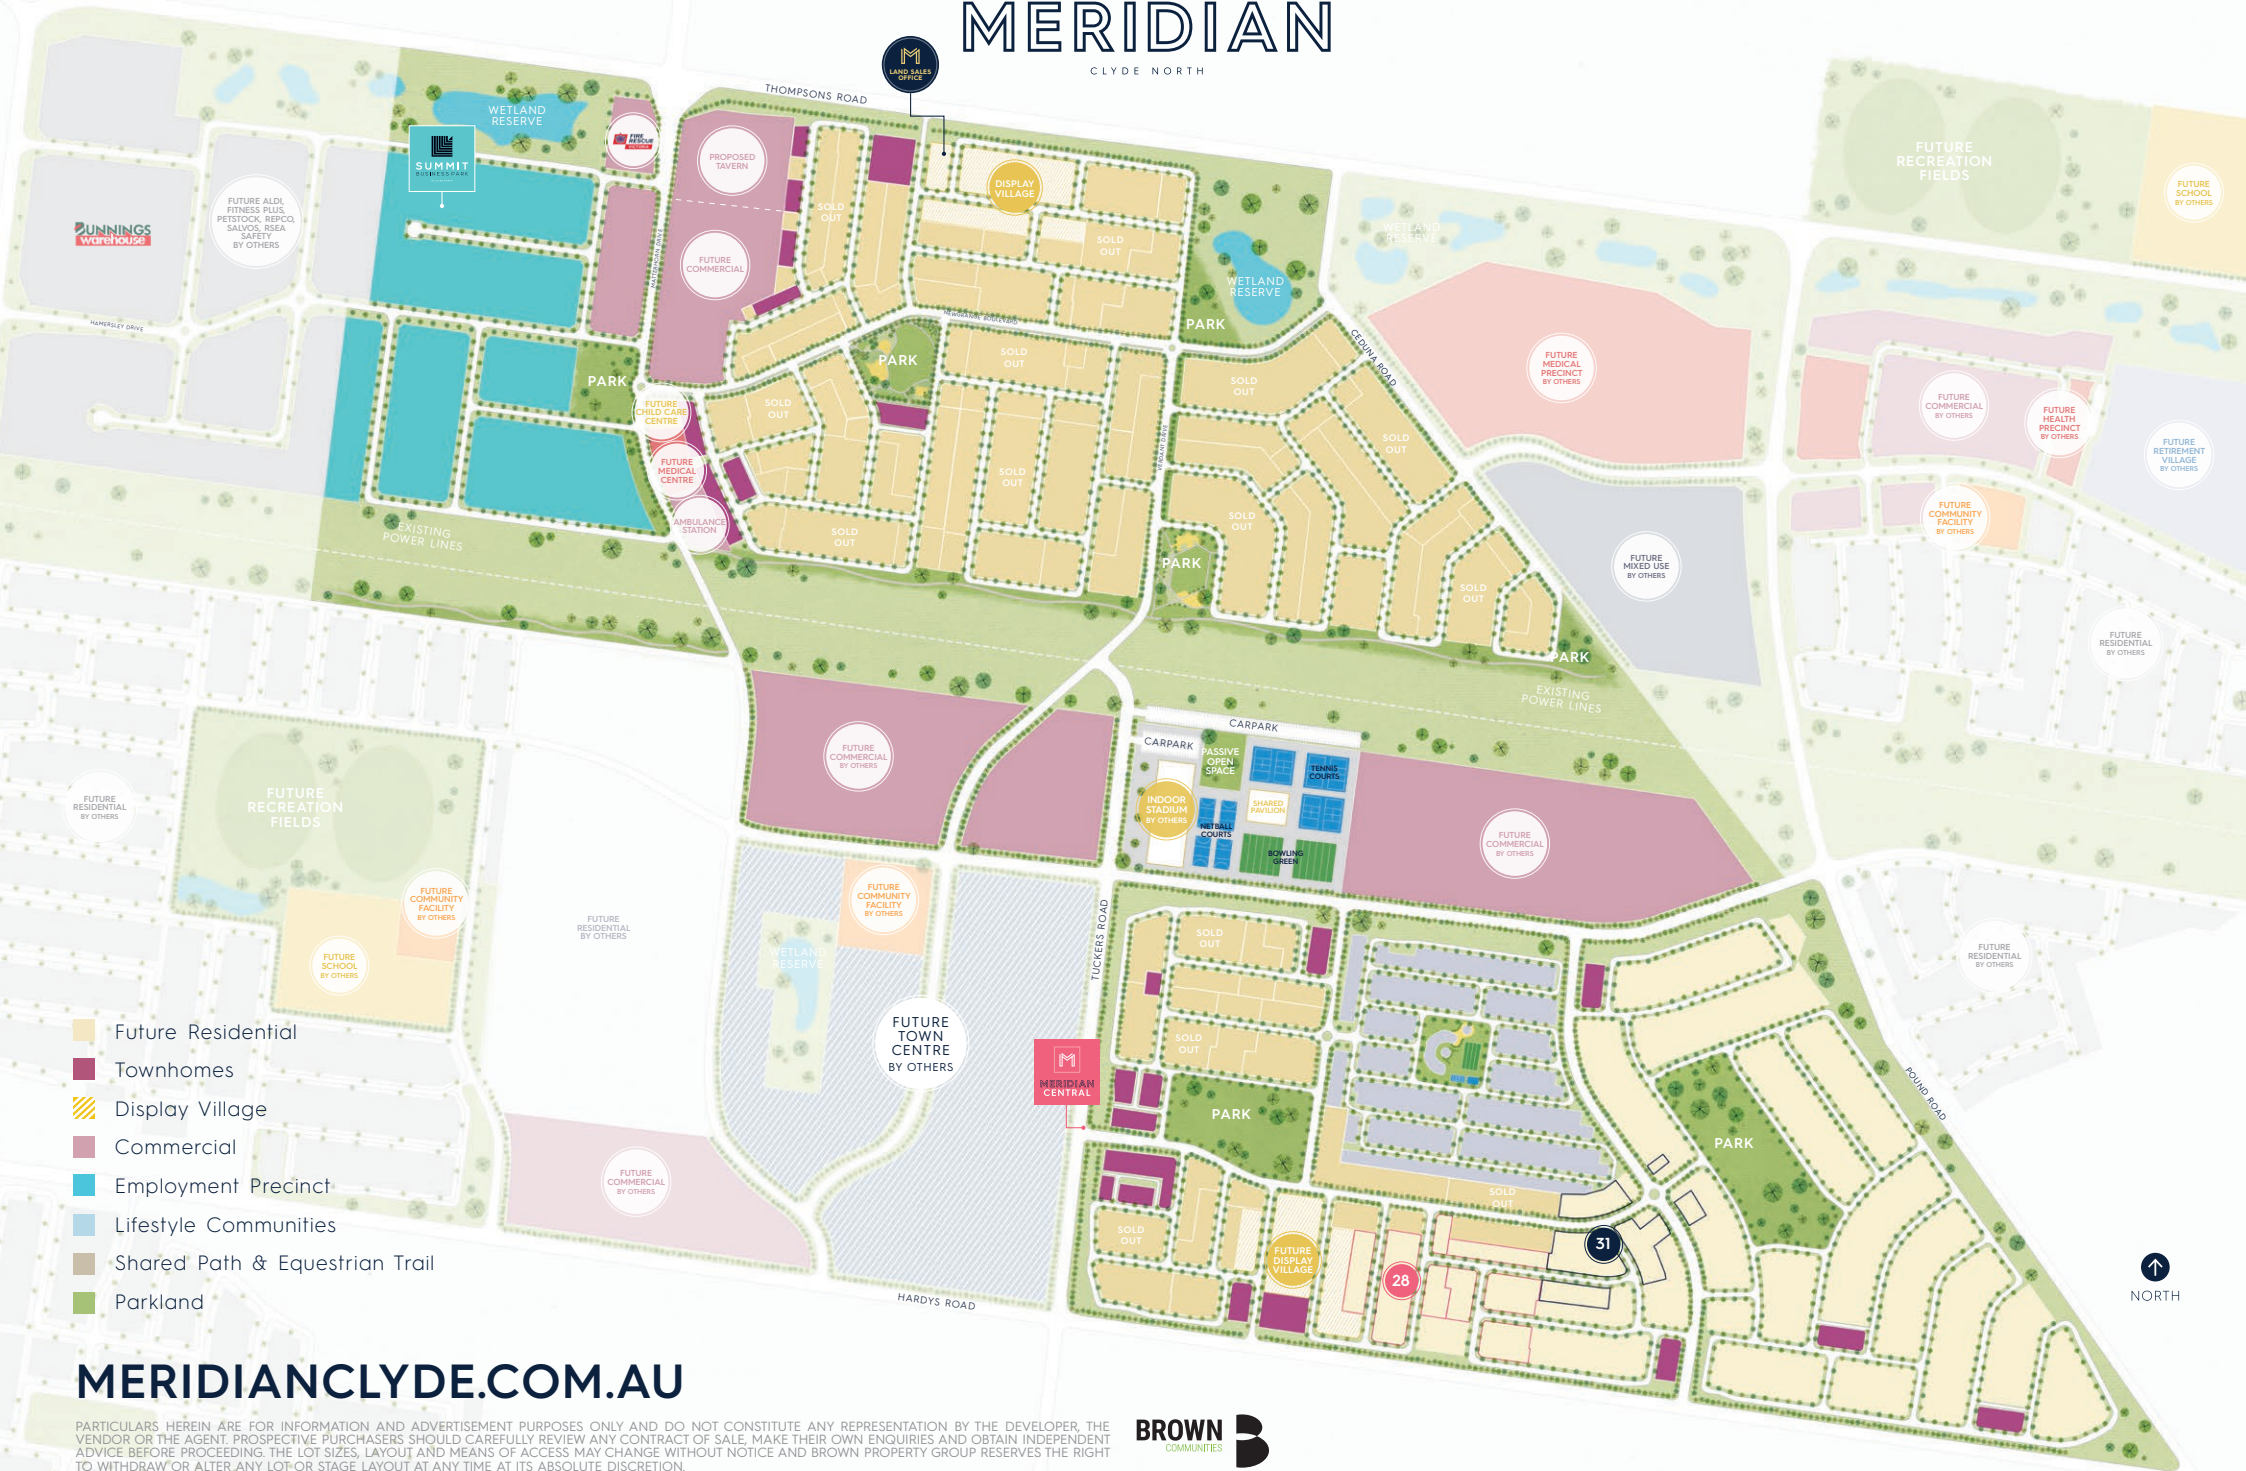

MERIDIAN

CLYDE NORTH

- Future Residential
- Townhomes
- Display Village
- Commercial
- Employment Precinct
- Lifestyle Communities
- Shared Path & Equestrian Trail
- Parkland

MERIDIANCLYDE.COM.AU

PARTICULARS HEREIN ARE FOR INFORMATION AND ADVERTISEMENT PURPOSES ONLY AND DO NOT CONSTITUTE ANY REPRESENTATION BY THE DEVELOPER, THE VENDOR OR THE AGENT. PROSPECTIVE PURCHASERS SHOULD CAREFULLY REVIEW ANY CONTRACT OF SALE, MAKE THEIR OWN ENQUIRIES AND OBTAIN INDEPENDENT ADVICE BEFORE PROCEEDING. THE LOT SIZES, LAYOUT AND MEANS OF ACCESS MAY CHANGE WITHOUT NOTICE AND BROWN PROPERTY GROUP RESERVES THE RIGHT TO WITHDRAW OR ALTER ANY LOT OR STAGE LAYOUT AT ANY TIME AT ITS ABSOLUTE DISCRETION.