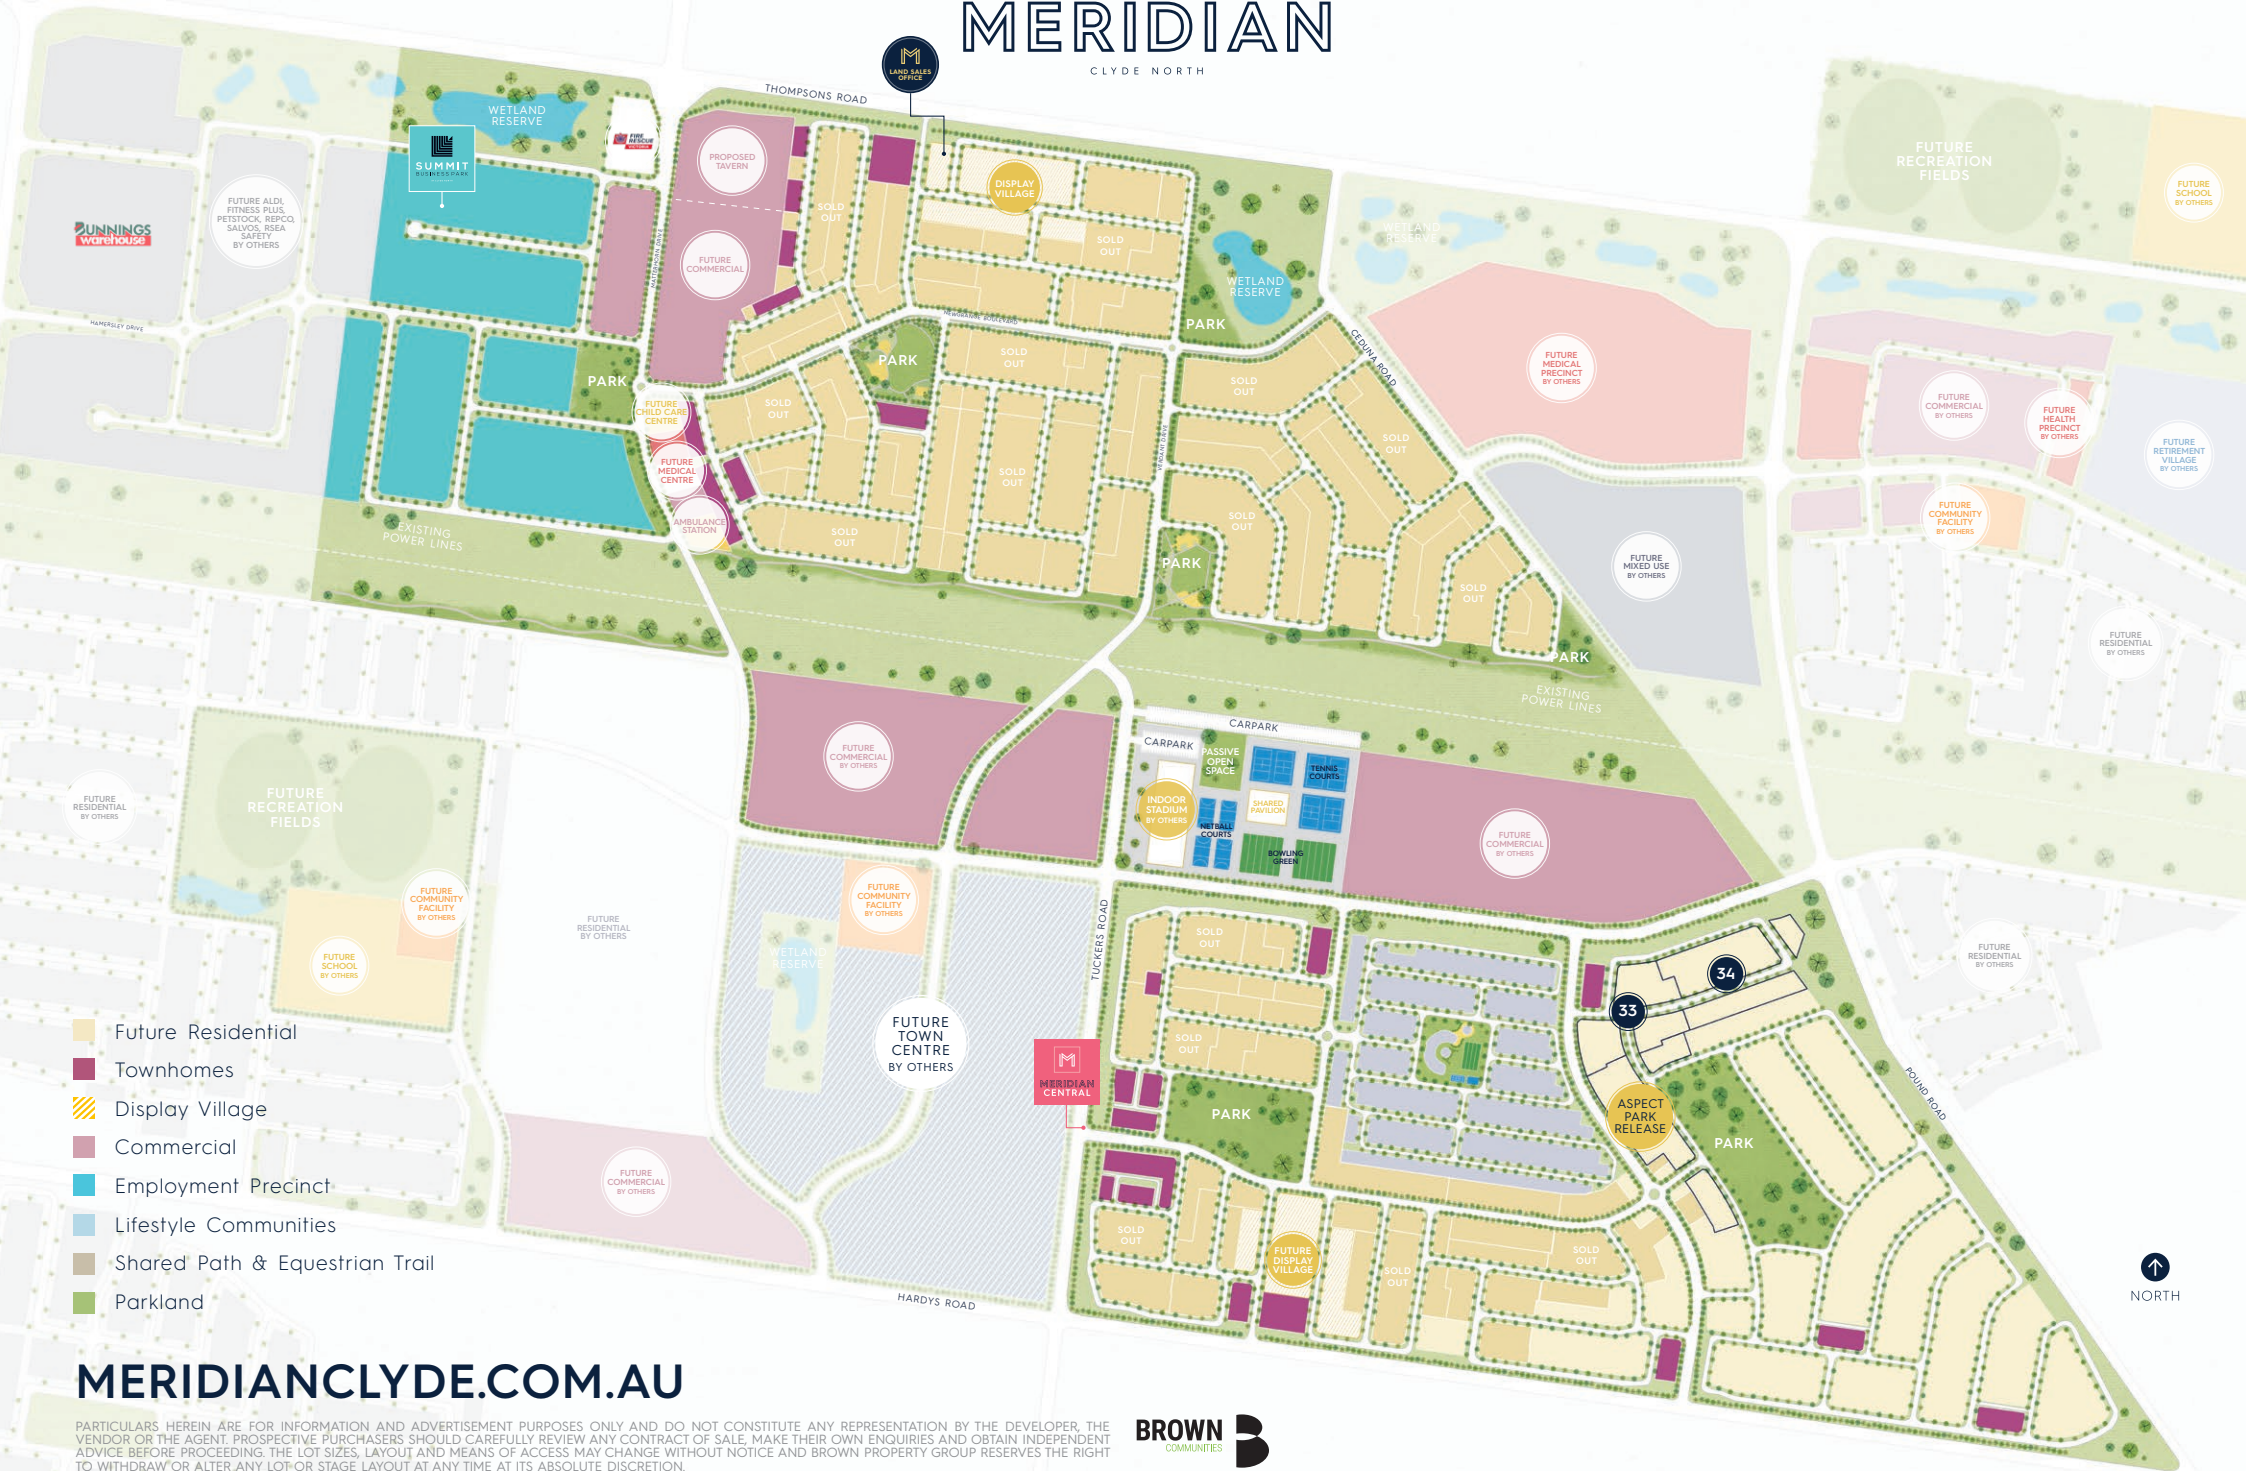

# MERIDIAN

CLYDE NORTH

- Future Residential
- Townhomes
- Display Village
- Commercial
- Employment Precinct
- Lifestyle Communities
- Shared Path & Equestrian Trail
- Parkland

[MERIDIANCLYDE.COM.AU](http://MERIDIANCLYDE.COM.AU)

PARTICULARS HEREIN ARE FOR INFORMATION AND ADVERTISEMENT PURPOSES ONLY AND DO NOT CONSTITUTE ANY REPRESENTATION BY THE DEVELOPER, THE VENDOR OR THE AGENT. PROSPECTIVE PURCHASERS SHOULD CAREFULLY REVIEW ANY CONTRACT OF SALE, MAKE THEIR OWN ENQUIRIES AND OBTAIN INDEPENDENT ADVICE BEFORE PROCEEDING. THE LOT SIZES, LAYOUT AND MEANS OF ACCESS MAY CHANGE WITHOUT NOTICE AND BROWN PROPERTY GROUP RESERVES THE RIGHT TO WITHDRAW OR ALTER ANY LOT OR STAGE LAYOUT AT ANY TIME AT ITS ABSOLUTE DISCRETION.